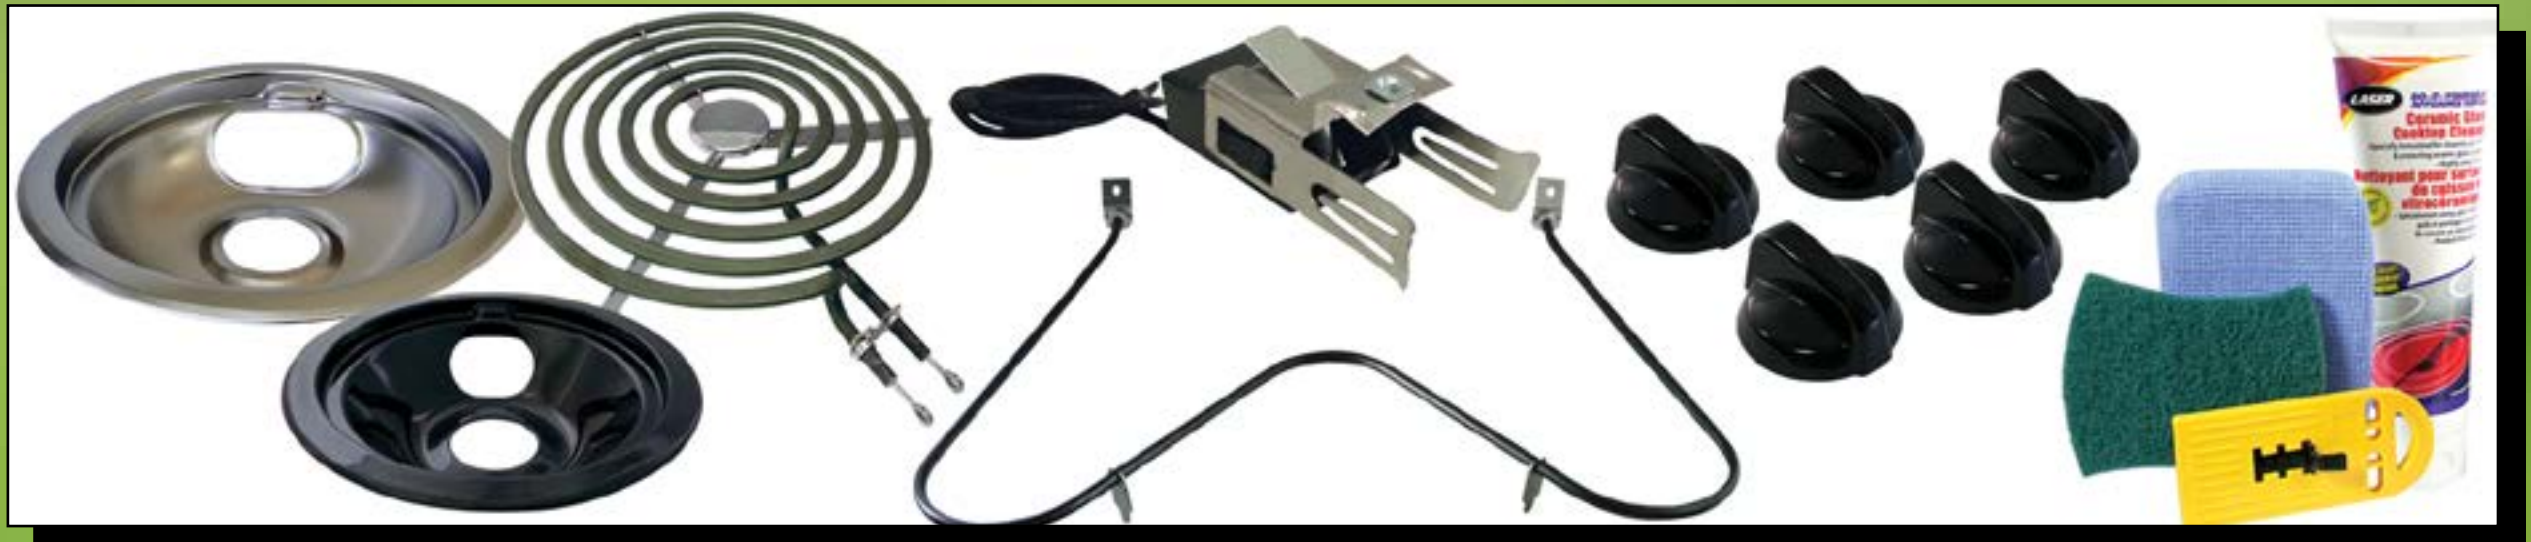

Stove PARTS

Lawnmower & Trimmer PARTS

Chainsaw PARTS

Snowblower PARTS

Magic WRAP

**What
Laser
can
do for
YOU!**

- Our packaged programs have provided retailers worldwide with high volume *Do-It-Yourself* replacement parts for over 40 years
- In-house packaging, led by our design team, gives us the flexibility to meet the custom and special need requirements of our customers
- Over 1200 packaged items offer the best selection of top moving parts and accessories
- From large 12 foot planograms to smaller 2 foot gridwall displays, our design team can deliver a custom selection of parts to fit your exact needs