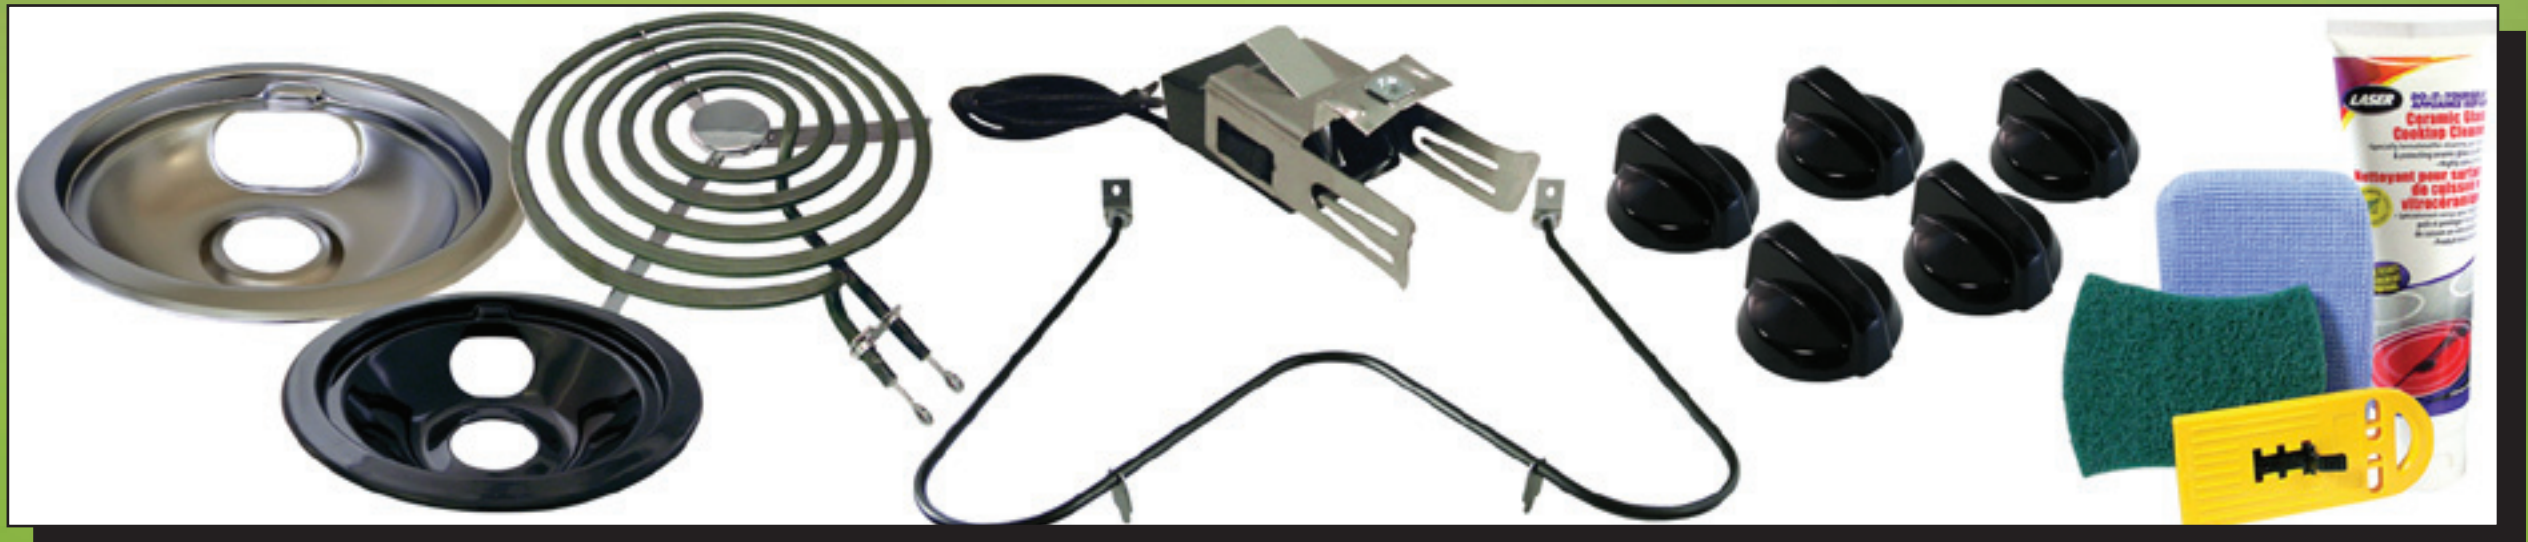

Stove PARTS

Lawnmower & Trimmer PARTS

Chainsaw PARTS

Snowblower PARTS

Magic WRAP

**What
Laser
can
do for
YOU!**

- Our packaged programs have provided retailers worldwide with high volume *Do-It-Yourself* replacement parts for over 40 years
- In-house packaging, led by our design team, gives us the flexibility to meet the custom and special need requirements of our customers
- Over 1200 packaged items offer the best selection of top moving parts and accessories
- From large 12 foot planograms to smaller 2 foot gridwall displays, our design team can deliver a custom selection of parts to fit your exact needs